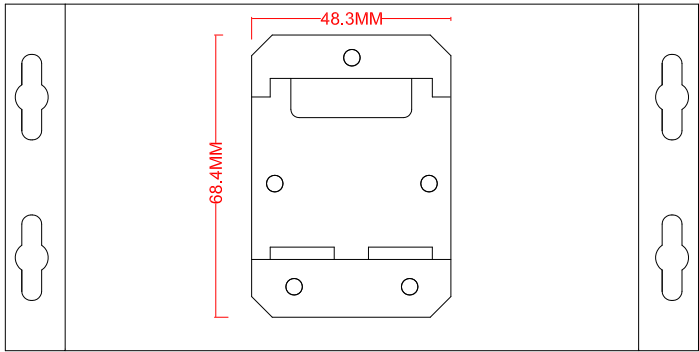

APPR. CHECK DATE REVISION NAME CHECK CHECK DATE REVISION

Mechanical Drawing of VCL-2725, Ethernet Media Converter

Optical \leftrightarrow Electrical

VCL-2725	
Mechanical Specifications	
Width	42.0 MM
Height	168.0 MM
Depth	84.0 MM
Weight	350 gm.

Front Clearance	: 25.0 MM
Rear Clearance	: 30.0 MM

The Drawing and any information or descriptive matter set out hereon are the confidential property of Valiant Communications and must not be disclosed, loaned, copied or used for manufacturing, tendering or any other purpose without their written permission

Title: Mechanical Drawing VCL-2725, Ethernet Media Converter Optical \leftrightarrow Electrical

Drawing No:
EMD-2725/EMC/001

Date	Rev	Sheet	01
Feb 02, 2021	01	Next Sheet	00