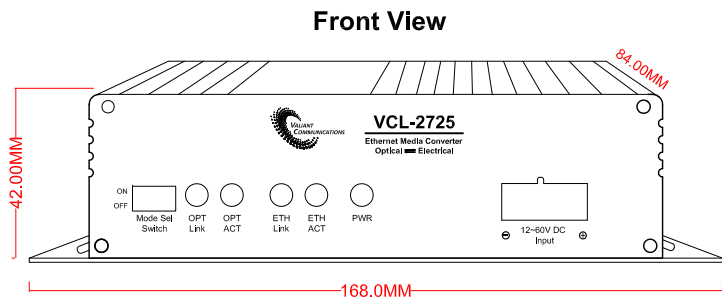

APPR. CHECK DATE REVISION NAME CHECK CHECK DATE REVISION

Mechanical Drawing of VCL-2725, Ethernet Media Converter

Optical \leftrightarrow Electrical

VCL-2725	
Mechanical Specifications	
Width	42.0 MM
Height	168.0 MM
Depth	84.0 MM
Weight	350 gm.

Front Clearance	: 25.0 MM
Rear Clearance	: 30.0 MM

The Drawing and any information or descriptive matter set out hereon are the confidential property of Valiant Communications and must not be disclosed, loaned, copied or used for manufacturing, tendering or any other purpose without their written permission

Title: Mechanical Drawing VCL-2725, Ethernet Media Converter Optical \leftrightarrow Electrical

Drawing No:
EMD-2725/EMC/001

Date	Rev	Sheet	01
Feb 02, 2021	01	Next Sheet	00