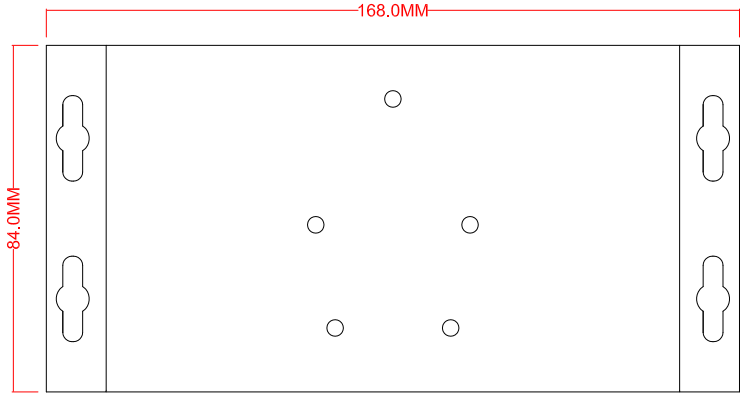

APPR. CHECK DATE REVISION NAME CHECK CHECK DATE REVISION

Mechanical Drawing of VCL-2725, Ethernet Media Converter

Optical \leftrightarrow Electrical

VCL-2725	
Mechanical Specifications	
Width	42.0 MM
Height	168.0 MM
Depth	84.0 MM
Weight	350 gm.

Front Clearance	: 25.0 MM
Rear Clearance	: 30.0 MM

The Drawing and any information or descriptive matter set out hereon are the confidential property of Valiant Communications and must not be disclosed, loaned, copied or used for manufacturing, tendering or any other purpose without their written permission

Title: Mechanical Drawing VCL-2725, Ethernet Media Converter Optical \leftrightarrow Electrical

Drawing No:
EMD-2725/EMC/001

Date	Rev	Sheet	01
Feb 02, 2021	01	Next Sheet	00